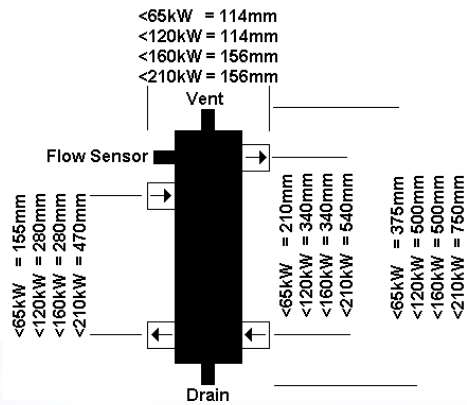

Low Loss Headers. 65kW - 1050kW

Dimensions

MHG Heating Ltd Unit 4 Epsom Downs Metro Centre, Waterfield, Tadworth, Surrey. KT20 5LR
Phone 08456 448802 Fax 08456 448803 Email info@mhgheating.co.uk web www.mhgheating.co.uk