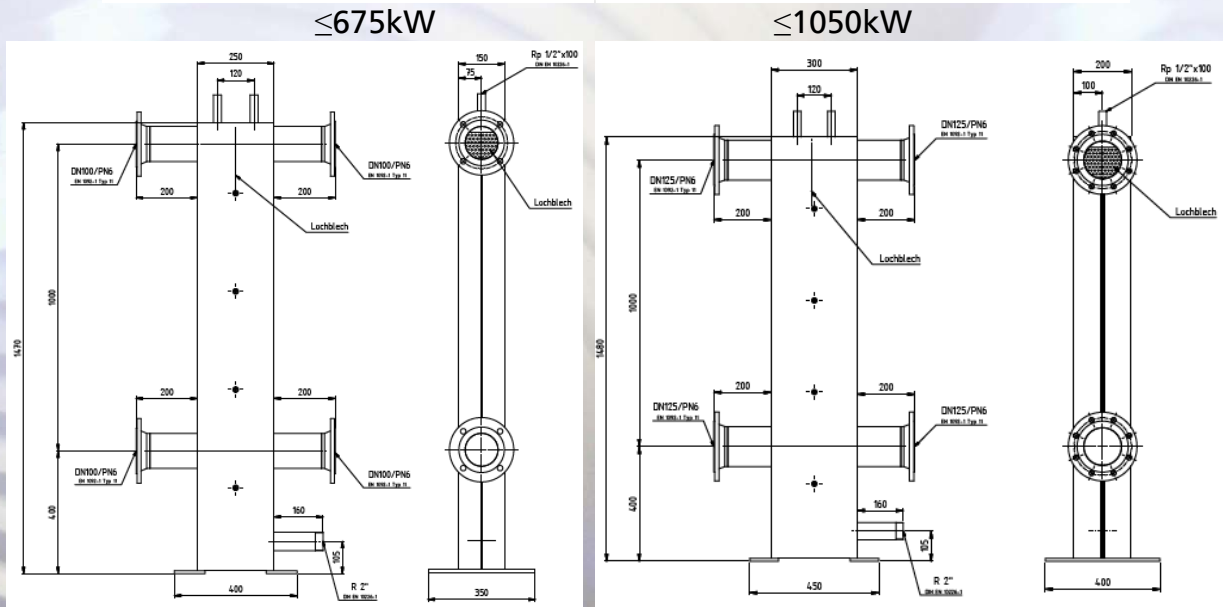

Low Loss Headers. 65kW - 1050kW

Dimensions

MHG Heating Ltd Unit 4 Epsom Downs Metro Centre, Waterfield, Tadworth, Surrey. KT20 5LR
Phone 08456 448802 Fax 08456 448803 Email info@mhgheating.co.uk web www.mhgheating.co.uk