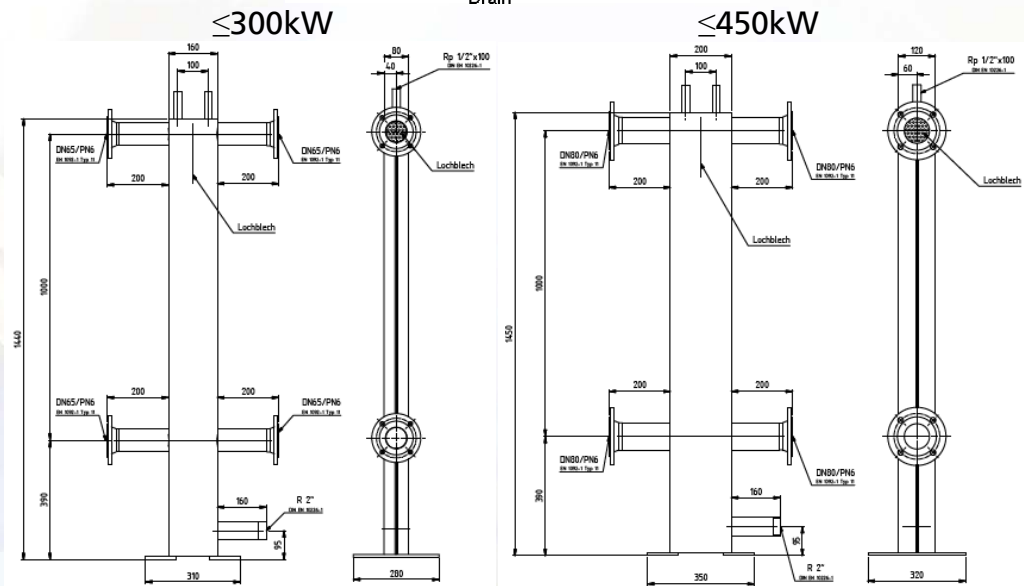

Low Loss Headers. 65kW - 1050kW

Dimensions

MHG Heating Ltd Unit 4 Epsom Downs Metro Centre, Waterfield, Tadworth, Surrey. KT20 5LR
Phone 08456 448802 Fax 08456 448803 Email info@mhgheating.co.uk web www.mhgheating.co.uk